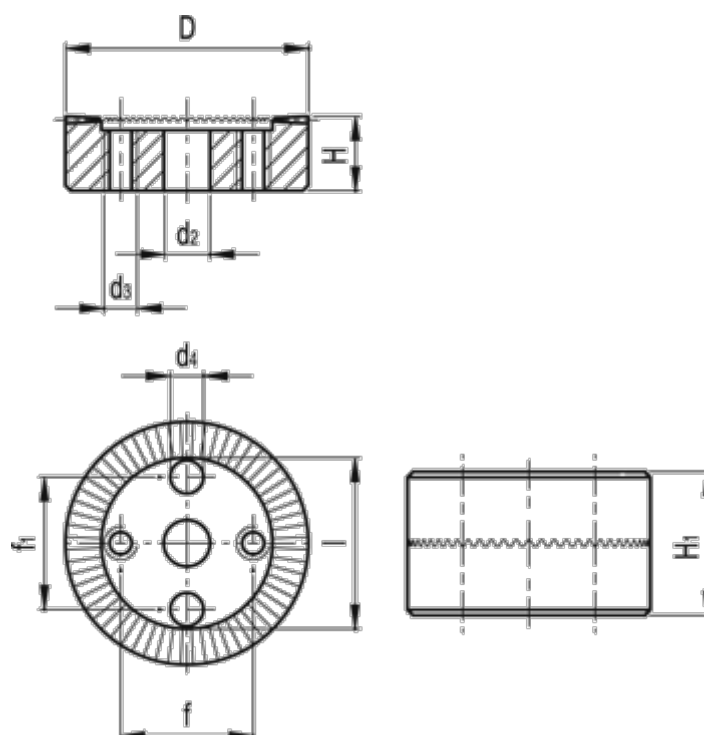

Data Sheet

Article number: 206575333

Description: E+G Serrated locking plate
GN 187.4-27-48-D-NI

Measures

D	= 27	l	= 19.5
d	= M5	Number of teeth	= 48
d1	= 4.3	Weight (g)	= 24
d4 H11	= 4		
f	= 15		
f1	= 15		
H +/-0.9	= 7.5		
H1	= 15		